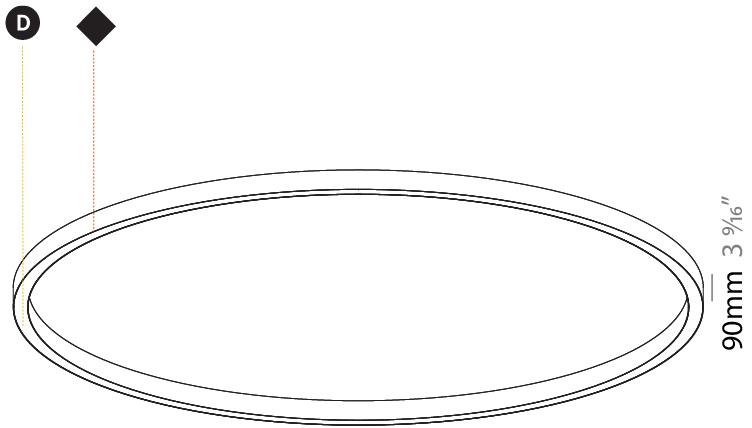

1. To build a product code in our configurator select the specify button on the base model # product page
2. To build a manual product code on this datasheet choose from the options listed below in blue font and add the suffix to the base model #

GENERAL

Series: Glorious
Subseries: Glorious Slim
Brand: Prolicht
Division: Architectural
Mounting Type: Surface
Mounting Location: Ceiling
Subcategory: Ambient

PHYSICAL

Shape: Round
Diameter (mm): 3000
Diameter (in): 118 7/8
Height (mm): 90
Height (in): 3 9/16
Light Distribution: Direct
Weight (kg): 26.284
Weight (lbs): 57.83
Diffuser: PMMA - Opal or Micro-Prism
Fixture Finish: SSR / BKV / CWI / CRY / HAB / UFT / ITA / RUA / FTG / MYG / LOD / PUS / FRO / FUP / KIA / POP / BLS / SPG / MEY / GOH / GUM / CHC / COM / ABZ / JAG / OBR / MOS / ROR
Fixture Material: Aluminum

ELECTRICAL

Lamp Type: LED (Zhaga Standard)
Input Wattage (W): 224
Total Output Wattage (W): 192
Dimming: Tri-Mode (Non-Dimming and Phase Dimming (120Vac only) and 0-10V Dimming)
Driver Included: Yes
Driver Location: Integrated
Driver Type: Constant Current - Universal
Driver Class: Class 2
Input Voltage (V): 120 - 277
Constant Current (MA): 350

LED

Color Temperature (°K): 3000 / 3500 / 4000
Max. Delivered Lumen (lm): 27160 / 27724 / 28290
CRI: >80 CRI
Efficiency (%): 88.4
Lamp Life (hrs): 50000

OPTICAL

RATINGS AND CERTIFICATIONS

Certified By: Certified for North American Standards
IP rating: IP20

Ø 2870mm 113"

Ø 3000mm 118 7/8 "